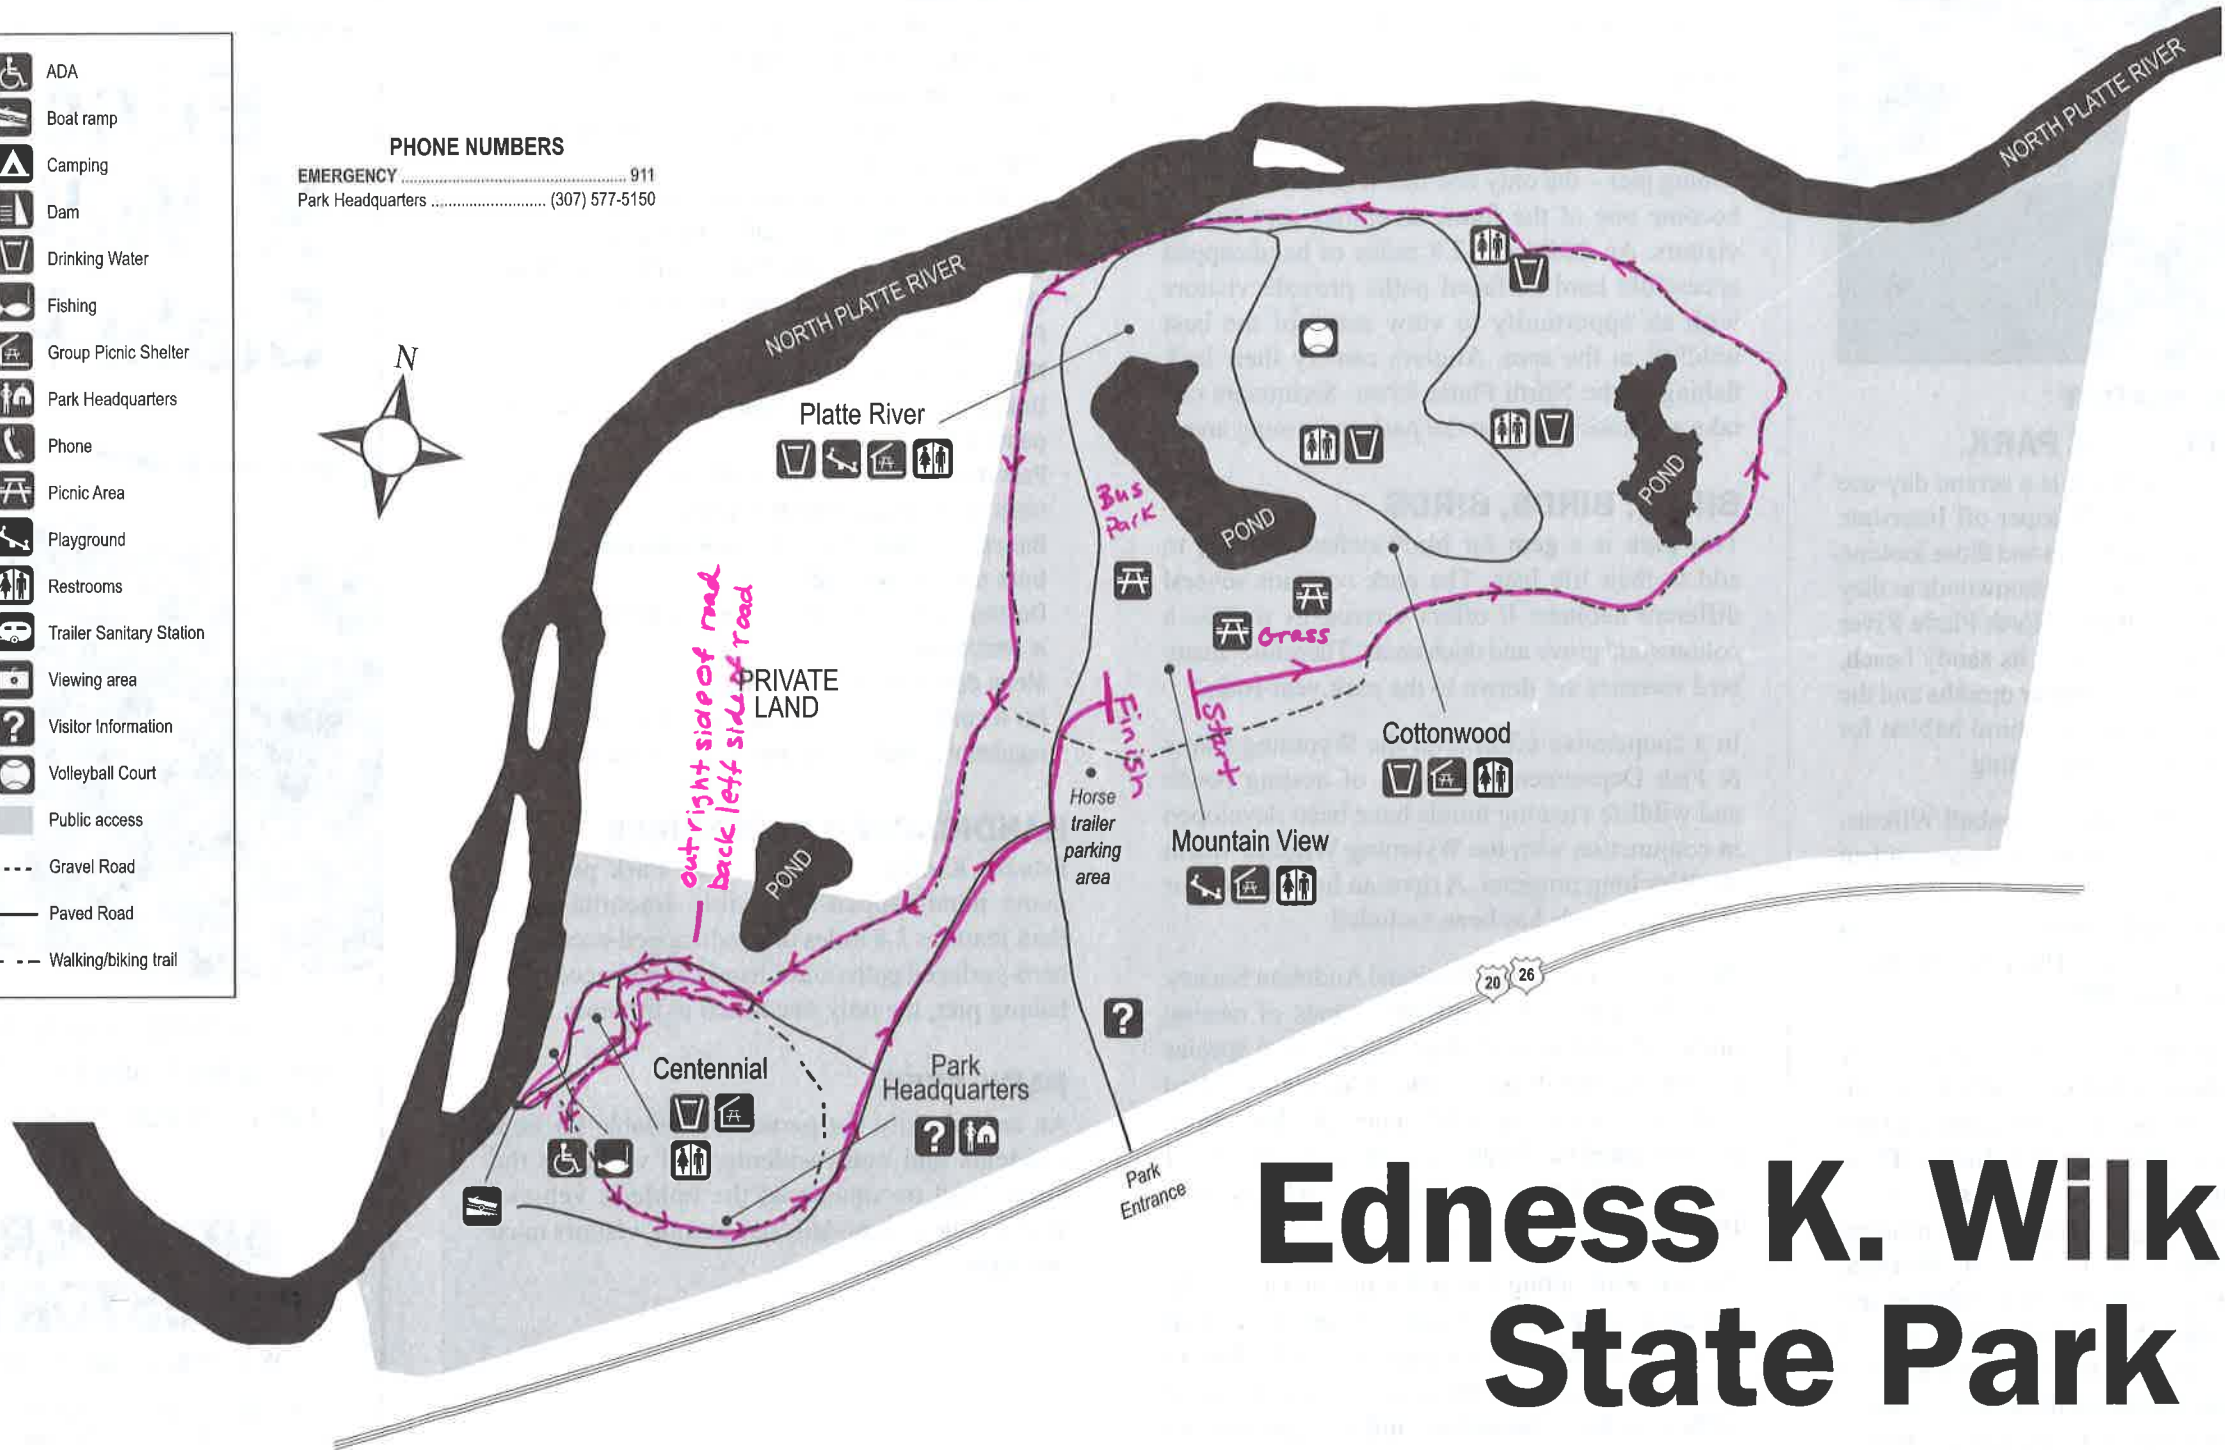

- ADA
- Boat ramp
- Camping
- Dam
- Drinking Water
- Fishing
- Group Picnic Shelter
- Park Headquarters
- Phone
- Picnic Area
- Playground
- Restrooms
- Trailer Sanitary Station
- Viewing area
- Visitor Information
- Volleyball Court
- Public access
- Gravel Road
- Paved Road
- Walking/biking trail

PHONE NUMBERS
 EMERGENCY 911
 Park Headquarters (307) 577-5150

Edness K. Wilkins State Park