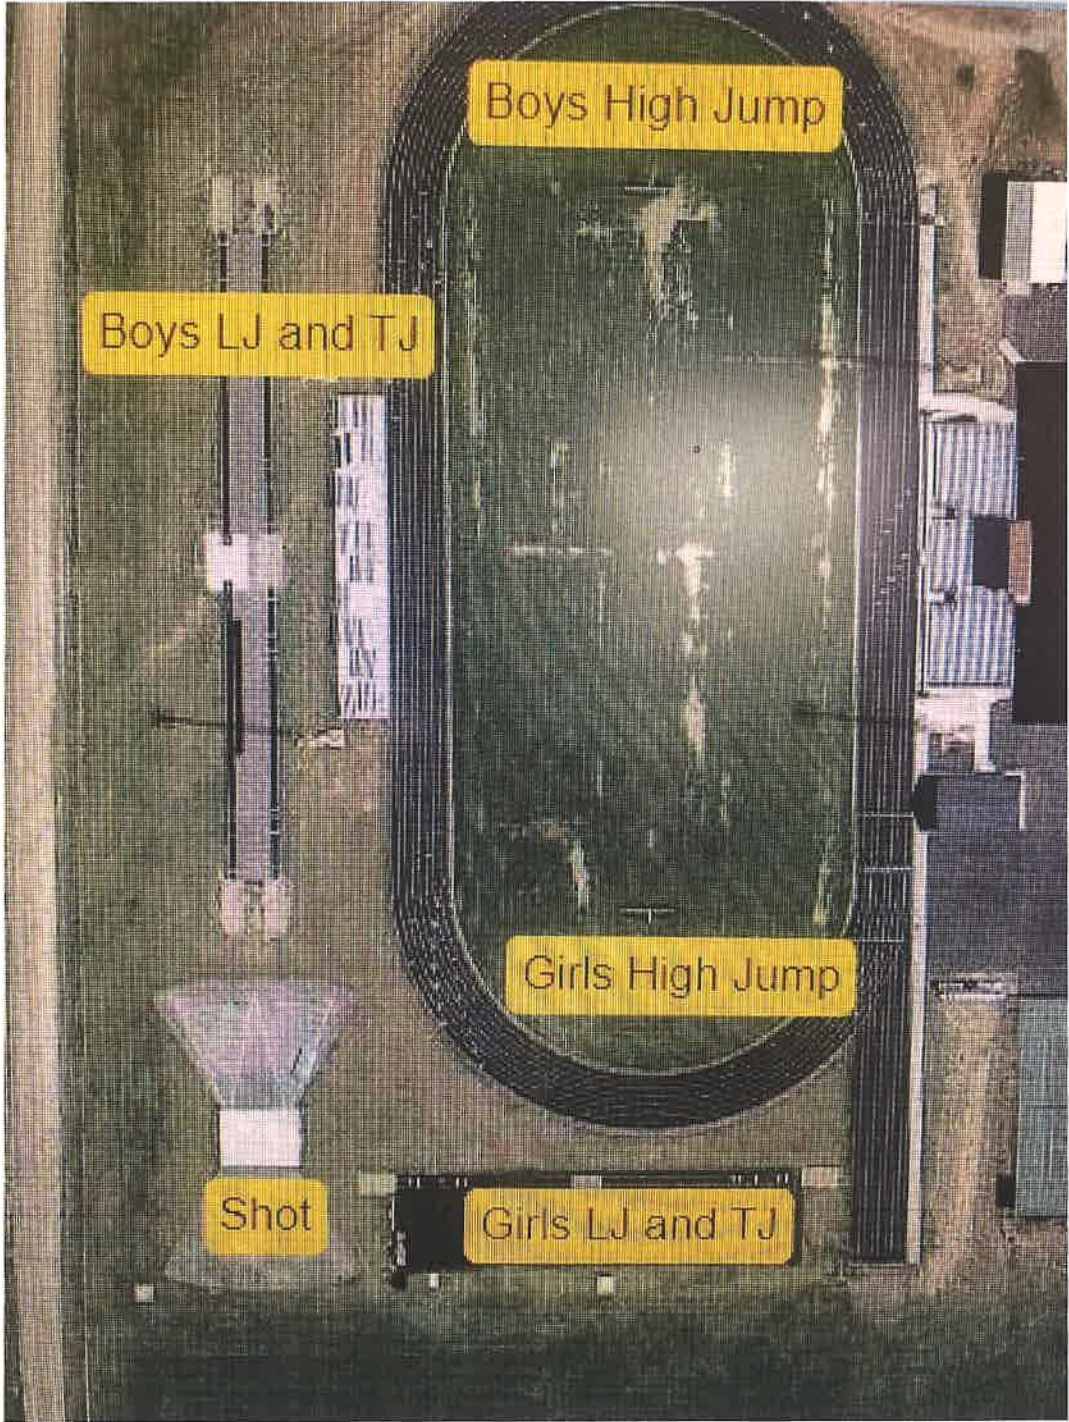

**LANDER-RIVERTON
MIDDLE SCHOOL DUAL MEET
APRIL 20, 2021**

Unlimited entries per event / 4-event limit for individual athletes
Scoring 5-3-1 for individual events / 5 for relays
Entries due by 9:00pm--April 19

FIELD EVENTS

Four jumps and throws per athlete. No finals.

11:30 a.m. Long jump: Boys and Girls at the same time (see map)
Triple jump: Boys and Girls at the same time (see map)
High jump: Boys and Girls at the same time (see map)
--7th Boys 4'0"; 8th Boys 4'2"
--7th Girls 3'6"; 8th Girls 3'10"
Shot put: boys followed by girls
Discus: girls following by boys

TRACK EVENTS (Race Order: 7G, 8G, 7B, 8B)

11:30 a.m. 1600 Meter Run
100M Hurdles
100 Meter Dash
400 Meter Dash
200 Meter Hurdles
4X100 Meter Relay
800 Meter Run
200 Meter Dash
4x200 Meter Relay
4x400 Meter relay